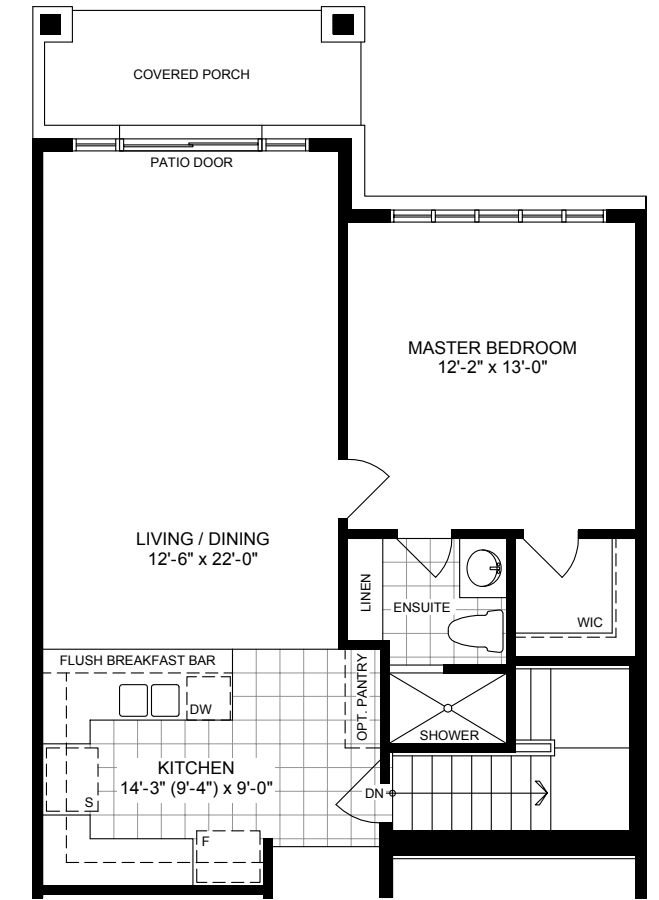

# NANTUCKET

1,096 sq. ft.

Basement Plan

Ground Floor Plan

Partial Ground Floor Plan with optional kitchen layout

Partial Ground Floor Plan with optional shared bathroom