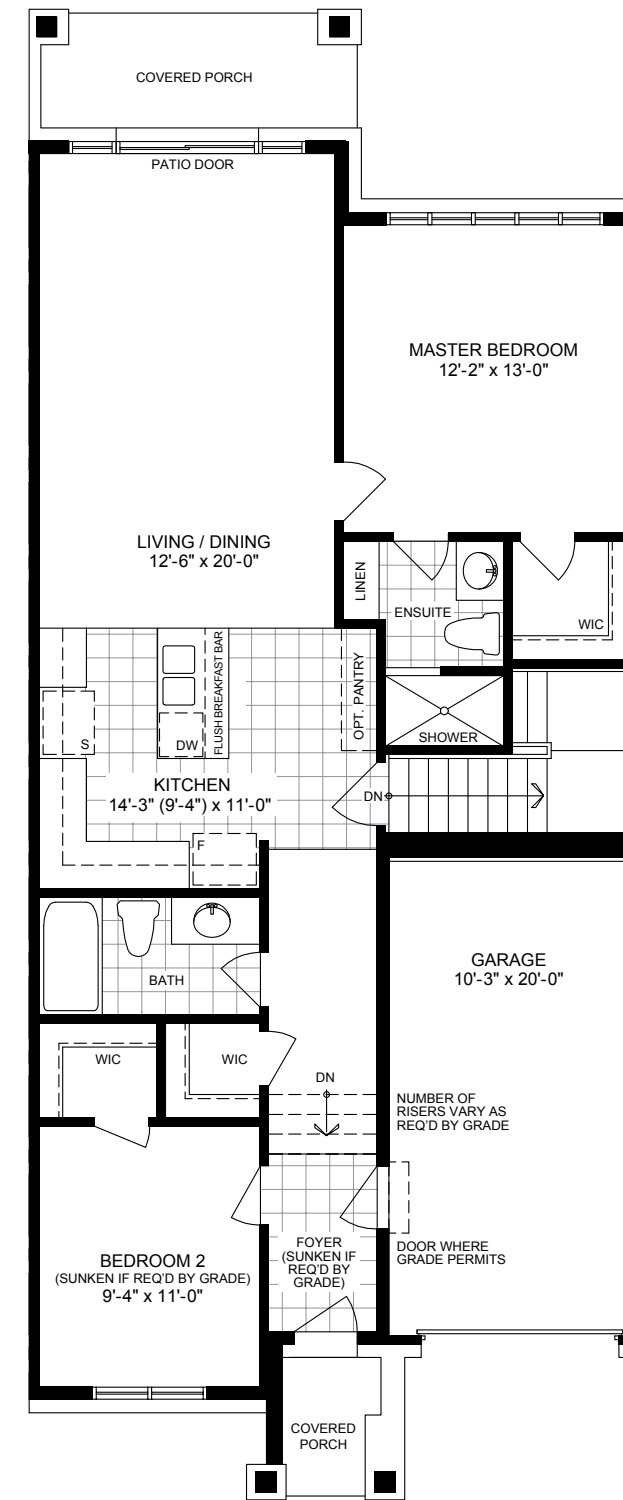

# NANTUCKET

1,096 sq. ft.

Basement Plan

Ground Floor Plan

Partial Ground Floor Plan with optional kitchen layout

Partial Ground Floor Plan with optional shared bathroom