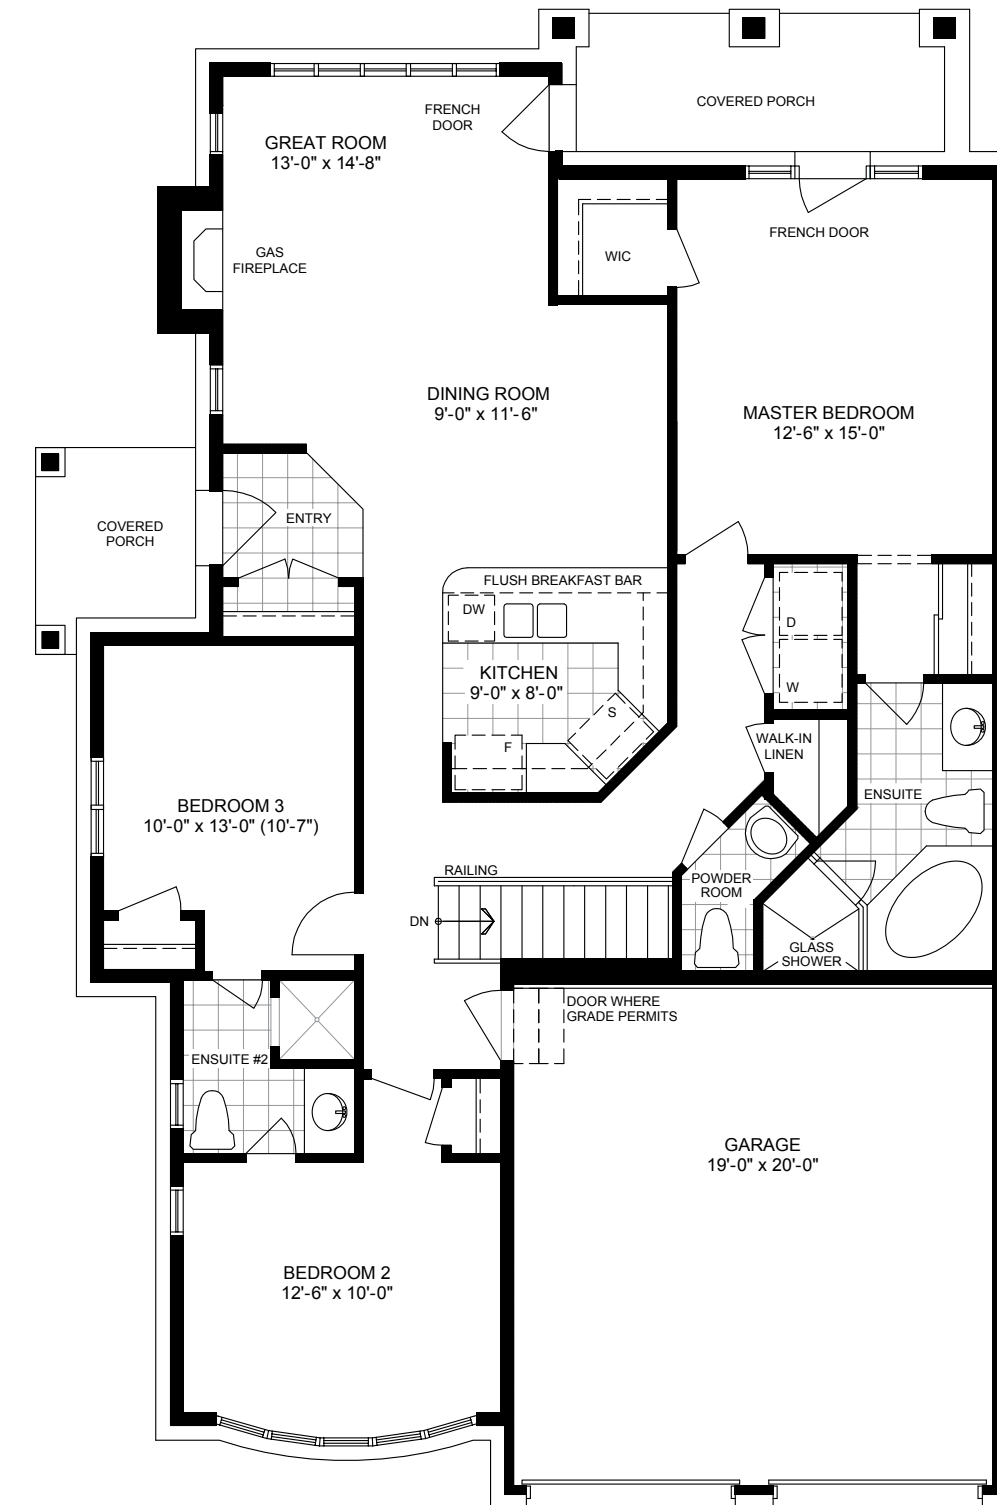

NEW HAVEN

1,527 sq. ft.

Basement Plan

Ground Floor Plan