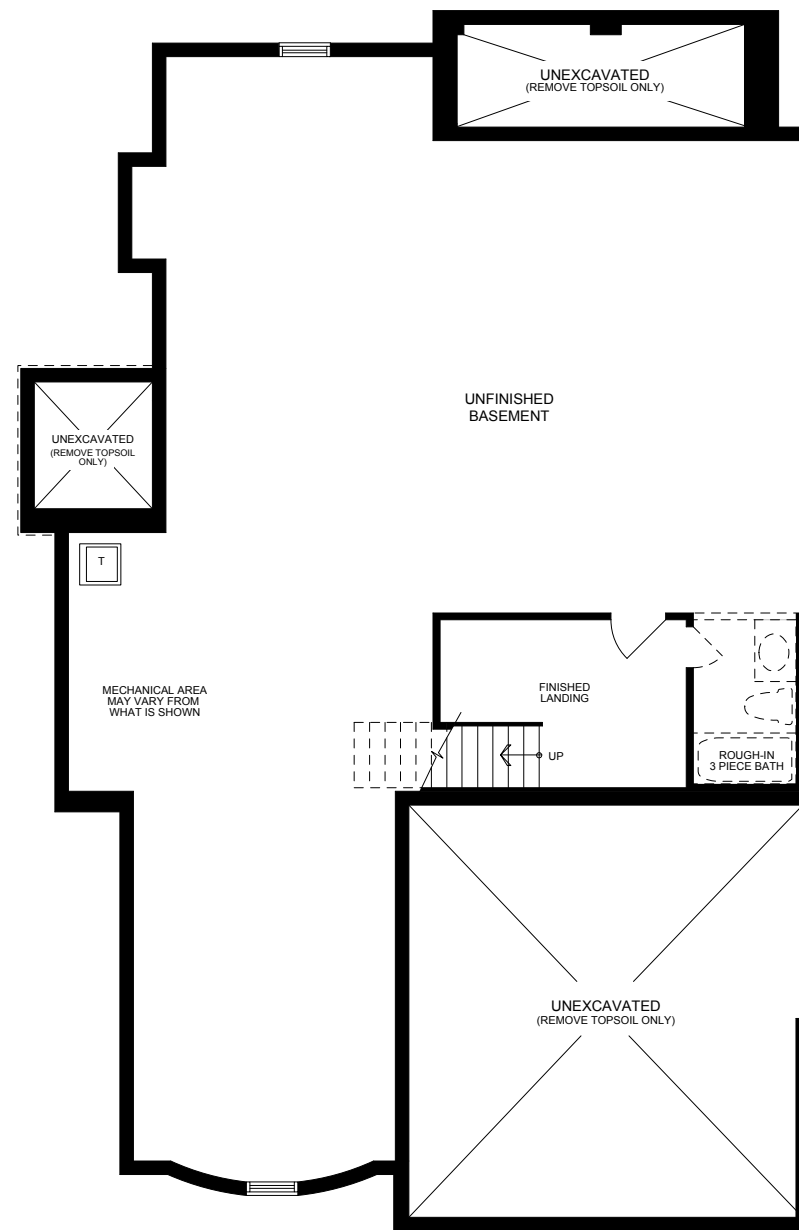

NEW HAVEN

1,527 sq. ft.

Basement Plan

Ground Floor Plan