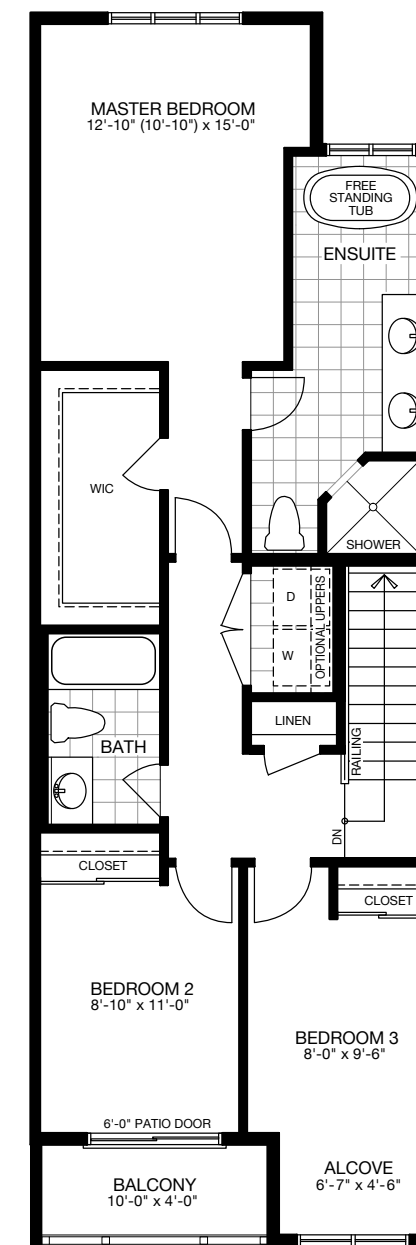

BLISS

Interior Unit
1,988 sq. ft.

Includes 202 sq. ft. of Finished Lower Level
(Opt. Finished Lower Level Rec. Room
including Bathroom additional 334 sq. ft.)

ELEVATION A

ELEVATION B

Actual elevations may be altered at gable areas depending on unit pairing and unit mix. Artist's concept. All floorplans are approximate dimensions. Actual usable floor space may vary from the stated area. E.&O.E. Updated 06/10/21.