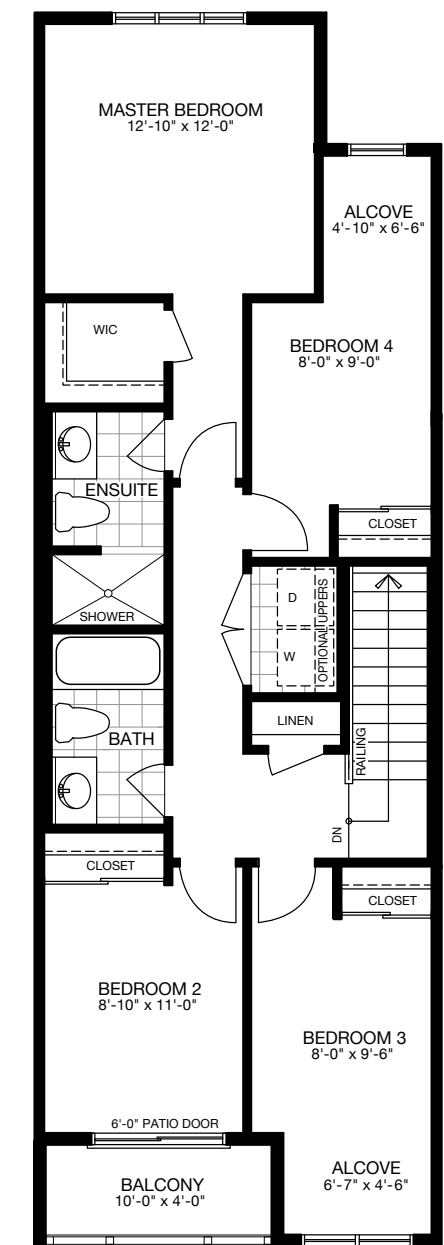

BLISS

Interior Unit
1,988 sq. ft.

Includes 202 sq. ft. of Finished Lower Level
(Opt. Finished Lower Level Rec. Room
including Bathroom additional 334 sq. ft.)

ELEVATION A

ELEVATION B

Actual elevations may be altered at gable areas depending on unit pairing and unit mix. Artist's concept. All floorplans are approximate dimensions. Actual usable floor space may vary from the stated area. E.&O.E. Updated 06/10/21.