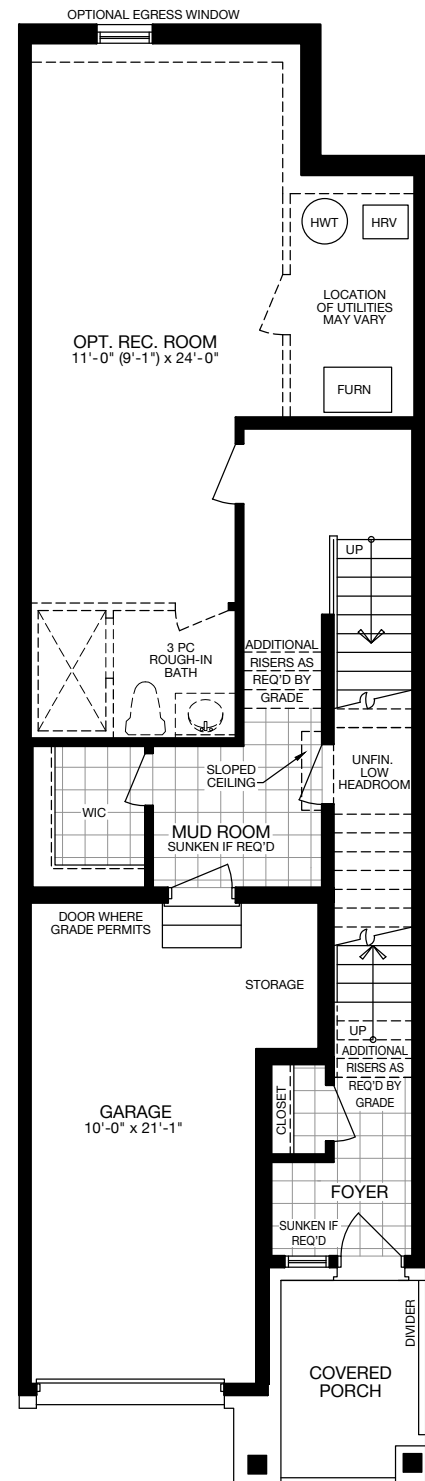

BLISS

Interior Unit
1,988 sq. ft.

Includes 202 sq. ft. of Finished Lower Level
(Opt. Finished Lower Level Rec. Room
including Bathroom additional 334 sq. ft.)

ELEVATION A

ELEVATION B

Actual elevations may be altered at gable areas depending on unit pairing and unit mix. Artist's concept. All floorplans are approximate dimensions. Actual usable floor space may vary from the stated area. E.&O.E. Updated 06/10/21.