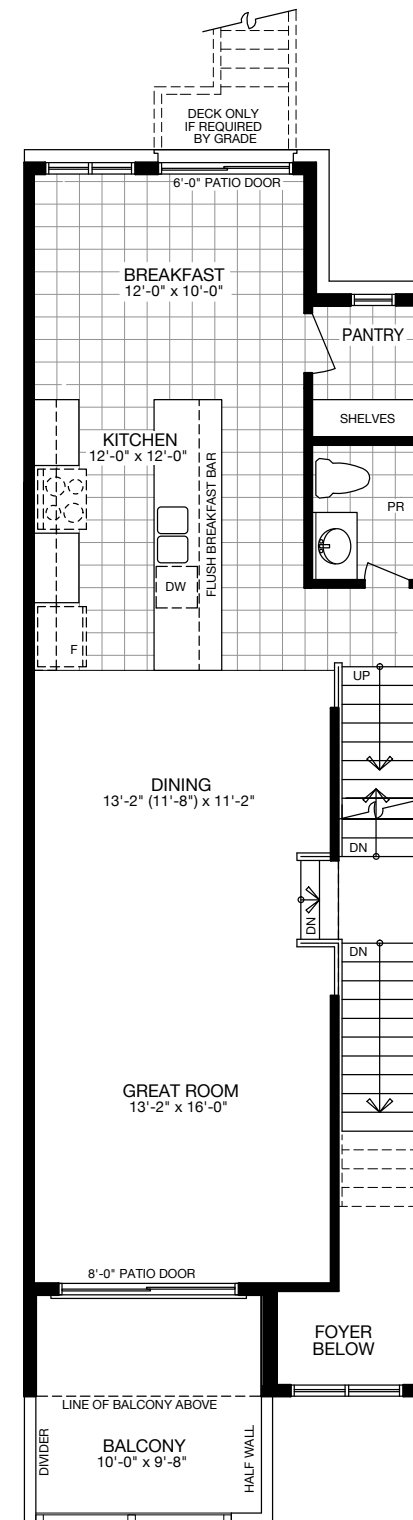

BLISS

Interior Unit
1,988 sq. ft.

Includes 202 sq. ft. of Finished Lower Level
(Opt. Finished Lower Level Rec. Room
including Bathroom additional 334 sq. ft.)

ELEVATION A

ELEVATION B

Actual elevations may be altered at gable areas depending on unit pairing and unit mix. Artist's concept. All floorplans are approximate dimensions. Actual usable floor space may vary from the stated area. E.&O.E. Updated 06/10/21.